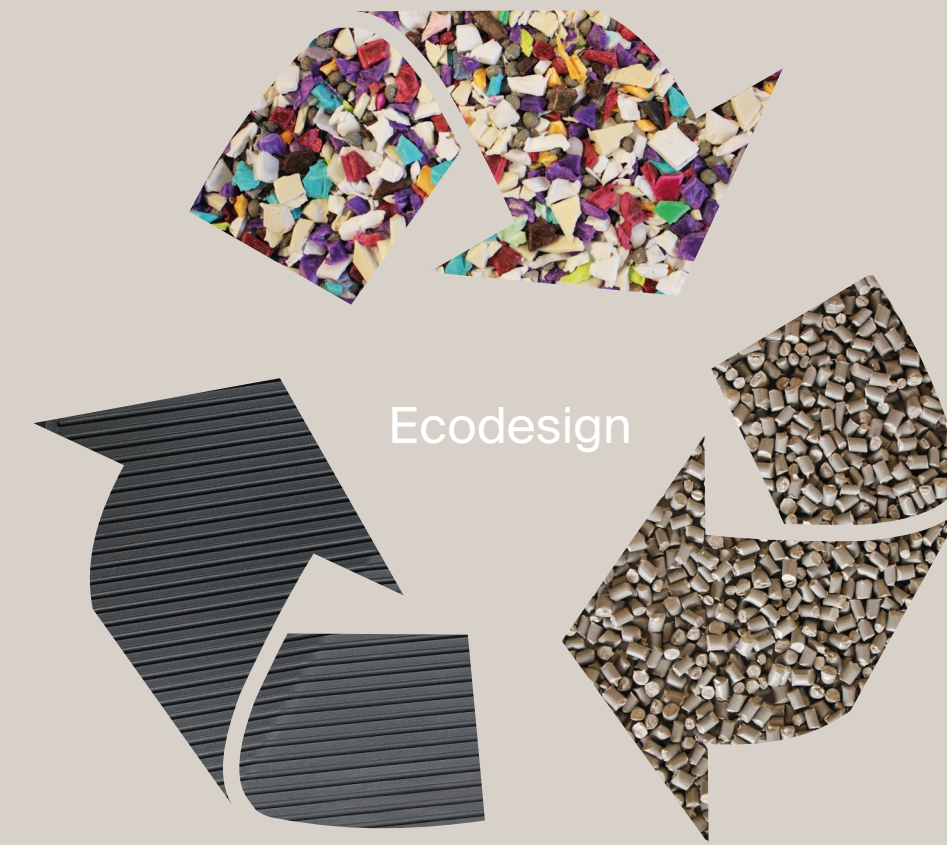

Nuta Colors

Lluís Pau

Green Eco

Javier Mariscal

With the commitment to improve people's quality of life and the environment.

It's designed to suit multipurpose areas that require stackable chairs.

Oxi Bistrot