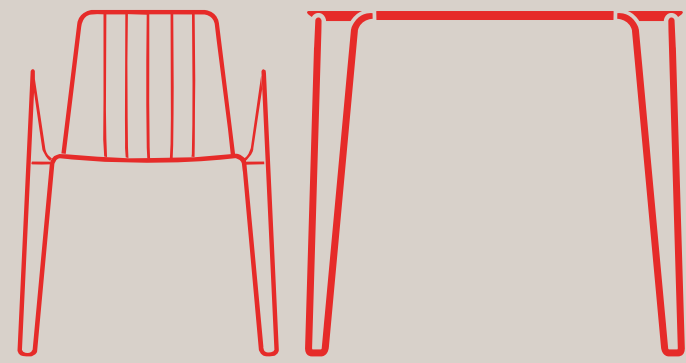

Rambla Collection