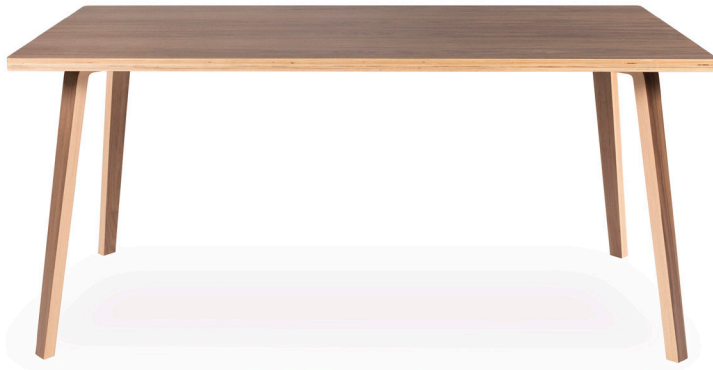

### GENERAL DESCRIPTION

Table with 3 or 4 legs, available in several formats and dimensions (widths/lengths). Designed for home, hospitality and other facilities.

### MODELS

Rectangular table

Square table

Round table

### MATERIALS AND FINISHES

Legs are made of curved natural wood, of 30mm thickness and 60mm width on the upper part and 45mm width on the lower side. The interior is formed by beech sheets of 1,2mm thickness and the exterior veneer are of 0,6mm thick natural oak or walnut.