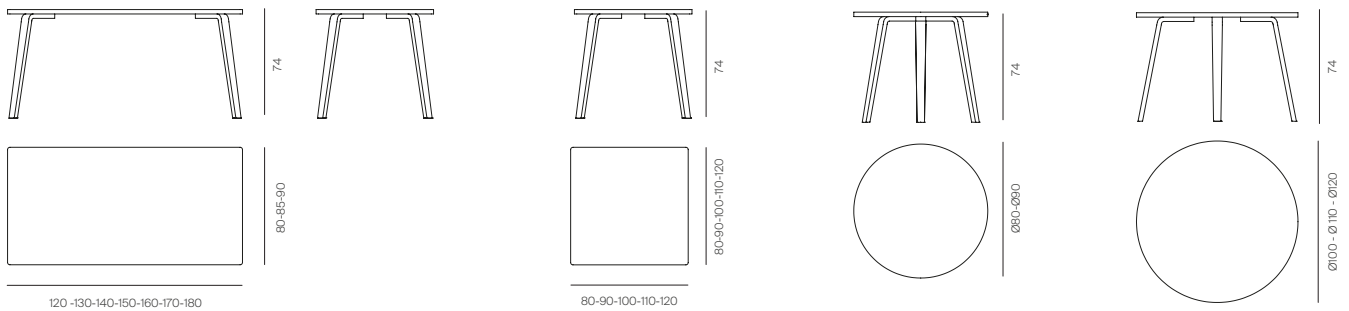

### GENERAL DESCRIPTION

Table with 3 or 4 legs, available in several formats and dimensions (widths/lengths). Designed for home, hospitality and other facilities.

### DIMENSIONS

### MATERIALS AND FINISHES

Legs are made of curved natural wood, of 30mm thickness and 60mm width on the upper part and 45mm width on the lower side. The interior is formed by beech sheets of 1,2mm thickness and the exterior veneer are of 0,6mm thick natural oak or walnut.