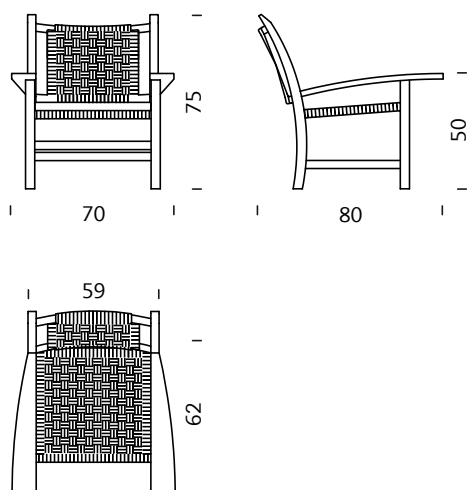

DIMENSIONS