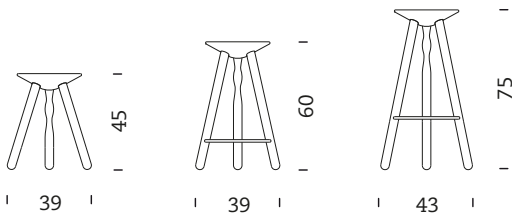

LUCO

by Martín Azúa

Technical specifications (1/2)

m114

Mobles 114
Pau Claris 99 / esc 2 1r 2a
08009 Barcelona
Tel. 34 / 932 600 114
mobles114@mobles114.com
www.mobles114.com

GENERAL DESCRIPTION

Family of stools 45 cm, 60 cm and 75 cm height. Made of solid beech, oak or oak stained walnut color. For offices, shops and home.

DIMENSIONS

MODELS

Luco of 45 cm

Luco of 60 cm

Luco of 75 cm

MATERIALS AND FINISHES

Both the seat and the 3 feet are made of solid beech or oak wood, molded with lathe and post-manufactured and mechanized with numeric control to achieve the perfect integration of the components.

PACKAGING, WEIGHT AND VOLUME

Luco 45 cm

Weight: 2.5 kg

Box dimensions: 42x42x46.5 cm

Volume: 0.082 m³

Luco 60 cm

Weight: 3.5 kg

Box dimensions: 42x42x61.5 cm

Volume: 0.108 m³

Luco 75 cm

Weight: 3.85 kg

Box dimensions: 48x45x76.5 cm

Volume: 0.16 m³

All packaging is made of double cardboard box, 100% recyclable.

CERTIFICATIONS AND STANDARDS

UNE EN 16139:2013, Level 2, severe public
Forest Stewardship Council (FSC)